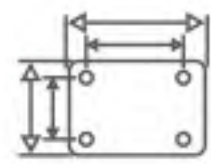

38x38mm
25x25mm