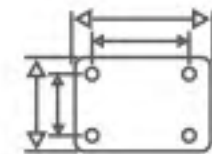

Optional accessories and corresponding installation height

50mm

35mm

78.5mm

56x36mm

M10x20

M11x22

# Hope

Aluminum alloy bracket, nylon double wheel aluminum side cover,  
Activity method: activity, brake, installation method: flat plate, screw rod, plunger  
You can choose M11x22mm plunger and M10x20mm screw