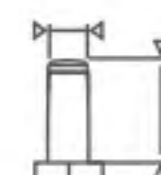

M11x22

50mm

45mm

64mm

38x38mm
27x27mm

M10x15

M11x22