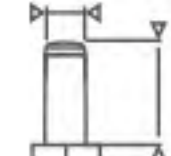

25mm

13mm

37.5mm

39x33mm
30x24mm

M10x20

M10x20

32mm

13mm

44.5mm

39x33mm
30x24mm

M10x20

M10x20

35mm

17mm

52mm

46x38mm
36x28mm

M10x20

M10x20

50mm

17mm

65mm

46x38mm
36x28mm

M10x20

M10x20

50mm

23mm

73mm

46x38mm
36x28mm

M10x20

M10x20

65mm

23mm

87mm

46x38mm
36x28mm

M10x20

M10x20

75mm

23mm

99mm

46x38mm
36x28mm

M10x20

M10x20