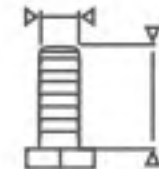

Optional accessories and corresponding installation height

50mm

35mm

78.5mm

56x36mm

M10x20

M11x22

# Hope

Aluminum alloy bracket, nylon double wheel aluminum side cover,  
Activity method: activity, brake, installation method: flat plate, screw rod, plunger  
You can choose M11x22mm plunger and M10x20mm screw