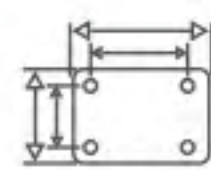

60x44mm
44x30mm