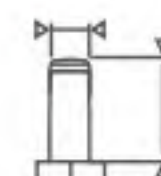

Environmental friendly

Optional accessories and corresponding installation height

50mm

35mm

78.5mm

/

M10x20

M11x22

# Grace

Nylon bracket, PVC wrap, PP side wheel, double wheel structure  
 Activity method: activity, brake, installation method: screw rod, plunger  
 You can choose M10x20mm screw M11x22mm plunger

Brake