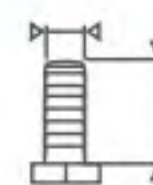

# Peace

Galvanized bracket, PA single wheel,  
 Installation method: flat plate, screw rod, plunger, movable method: fixed, movable, brake, side brake  
 You can choose 56x36mm flat size, and M10x20mm screw

Brake

Activity

No trace

Mute

Environmental friendly

Optional accessories and corresponding installation height

25mm	12mm	35mm	38x32mm 30x24mm	M10x15	M11x22
40mm	15mm	50mm	46x38mm 36x28mm	M10x15	M11x22
50mm	20mm	65mm	59x47mm 46x35mm	M10x15	M11x22
65mm	27mm	84mm	70x58mm 55x42mm	M10x15	M11x22
75mm	27mm	93mm	70x58mm 55x42mm	M10x15	M11x22