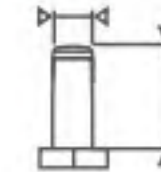

Grace

Nylon bracket, PVC wrap, PP side wheel, double wheel structure
Activity method: activity, brake, installation method: screw rod, plunger
You can choose M10x20mm screw M11x22mm plunger

Brake

Activity

No trace

Mute

Environmental friendly

Optional accessories and corresponding installation height

75mm

22mm

95.5mm

/

M10x20

M11x22