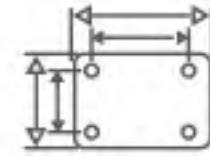

25mm

13mm

37.5mm

39x33mm
30x24mm

M10x20

M10x20

32mm

13mm

44.5mm

39x33mm
30x24mm

M10x20

M10x20

35mm

17mm

52mm

46x38mm
36x28mm

M10x20

M10x20

50mm

17mm

65mm

46x38mm
36x28mm

M10x20

M10x20

50mm

23mm

73mm

46x38mm
36x28mm

M10x20

M10x20

65mm

23mm

87mm

46x38mm
36x28mm

M10x20

M10x20

75mm

23mm

99mm

46x38mm
36x28mm

M10x20

M10x20