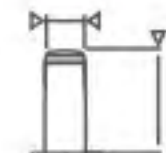

# Bubble

Galvanized bracket, transparent PU wheel

Activity method: activity, brake, installation method: flat plate, screw rod, plunger

The single wheel color can also have a variety of colors to choose from: white, brown, blue, yellow, etc.

You can choose M10x20mm screw rod, M11x22mm plunger

Brake

Activity

No trace

Mute

Environmental friendly

Optional accessories and corresponding installation height

40mm