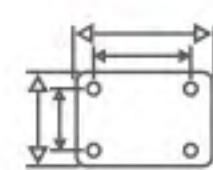

# Peace

Galvanized bracket, PA single wheel,  
 Installation method: flat plate, screw rod, plunger, movable method: fixed, movable, brake, side brake  
 You can choose 56x36mm flat size, and M10x20mm screw

Brake

Activity

No trace

Mute

Environmental friendly

Optional accessories and corresponding installation height

25mm	12mm	35mm	38x32mm 30x24mm	M10x15	M11x22
40mm	15mm	50mm	46x38mm 36x28mm	M10x15	M11x22
50mm	20mm	65mm	59x47mm 46x35mm	M10x15	M11x22
65mm	27mm	84mm	70x58mm 55x42mm	M10x15	M11x22
75mm	27mm	93mm	70x58mm 55x42mm	M10x15	M11x22