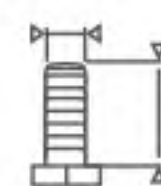

Rainbow

Aluminum alloy bracket, PU side wheel, double wheel structure, hollow side cover design

Activity method: activity, brake, installation method: screw rod, plunger

You can choose M11x22mm plunger and M10x20mm screw

Brake

Activity

Double ball bearing

No trace

Mute

Environmental friendly

Optional accessories and corresponding installation height

60mm

35mm

89.5mm

56x36mm

M10x20

M11x22