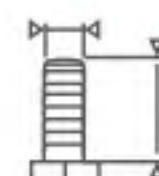

Environmental friendly

Optional accessories and corresponding installation height

50mm

35mm

78.5mm

/

M10x20

M11x22

# Grace

Nylon bracket, PVC wrap, PP side wheel, double wheel structure  
 Activity method: activity, brake, installation method: screw rod, plunger  
 You can choose M10x20mm screw M11x22mm plunger

Brake