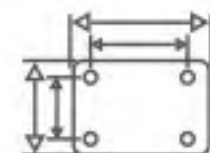

You can choose M10x20mm screw rod, M11x22mm plunger

Brake

Activity

No trace

Mute

Environmental friendly

Optional accessories and corresponding installation height

40mm