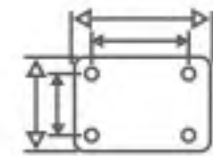

Grace

Nylon bracket, PVC wrap, PP side wheel, double wheel structure
Activity method: activity, brake, installation method: screw rod, plunger
You can choose M10x20mm screw M11x22mm plunger

Brake

Activity

No trace

Mute

Environmental friendly

Optional accessories and corresponding installation height

75mm

22mm

95.5mm

/

M10x20

M11x22