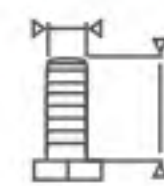

Bliss

Black paint bracket, PU single wheel, double ball bearing,
Activity method: activity, brake, installation method: flat plate, screw rod, plunger
You can choose M11x22mm plunger and M10x20mm screw

Brake

Activity

Double ball bearing

No trace

Mute

Environmental friendly

Optional accessories and corresponding installation height

40mm

20mm

59mm

60x44mm
44x30mm

M12x25

M11x22

50mm

24mm

72mm

70x52mm
52x35mm

M12x25

M11x22