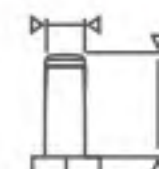

# Smile

Nylon bracket, transparent double roller, plunger specification: M11X22  
This caster has no bearing, but can be made with bearing  
You can also choose M10x20mm screw

Brake

Activity

No trace

Mute

Environmental friendly

Optional accessories and corresponding installation height

50mm

35mm

78.5mm

56x36mm

M10x20

M11x22

# Hope

Aluminum alloy bracket, nylon double wheel aluminum side cover,  
Activity method: activity, brake, installation method: flat plate, screw rod, plunger  
You can choose M11x22mm plunger and M10x20mm screw