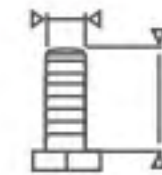

Lullably

Nylon bracket, dust-proof roof, PA side wheel, wheel bread PU, stable double wheel structure
Activity method: activity, brake, installation method: flat plate, screw rod, plunger
You can choose M10x20mm screw rod or M11X22mm plunger

Brake

Activity

No trace

Mute

Environmental friendly

Optional accessories and corresponding installation height

30mm

35mm

39mm

30x30mm
20x20mm

M10x20

M11x22

40mm

40mm

48mm

30x30mm
20x20mm

M10x20

M11x22

50mm

52mm

63mm

30x30mm
20x20mm

M10x20

M11x22