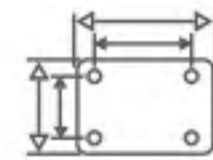

30x30mm
20x20mm