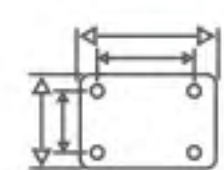

Rainbow

Aluminum alloy bracket, PU side wheel, double wheel structure, hollow side cover design

Activity method: activity, brake, installation method: screw rod, plunger

You can choose M11x22mm plunger and M10x20mm screw

Brake

Activity

Double ball bearing

No trace

Mute

Environmental friendly

Optional accessories and corresponding installation height

60mm

35mm

89.5mm

56x36mm

M10x20

M11x22