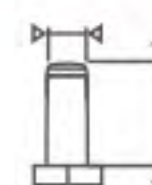

# Peace

Galvanized bracket, PA single wheel,  
 Installation method: flat plate, screw rod, plunger, movable method: fixed, movable, brake, side brake  
 You can choose 56x36mm flat size, and M10x20mm screw

Brake

Activity

No trace

Mute

Environmental friendly

Optional accessories and corresponding installation height

25mm	12mm	35mm	38x32mm 30x24mm	M10x15	M11x22
40mm	15mm	50mm	46x38mm 36x28mm	M10x15	M11x22
50mm	20mm	65mm	59x47mm 46x35mm	M10x15	M11x22
65mm	27mm	84mm	70x58mm 55x42mm	M10x15	M11x22
75mm	27mm	93mm	70x58mm 55x42mm	M10x15	M11x22