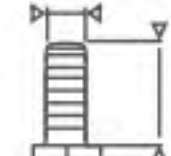

25mm

13mm

37.5mm

39x33mm
30x24mm

M10x20

M10x20

32mm

13mm

44.5mm

39x33mm
30x24mm

M10x20

M10x20

35mm

17mm

52mm

46x38mm
36x28mm

M10x20

M10x20

50mm

17mm

65mm

46x38mm
36x28mm

M10x20

M10x20

50mm

23mm

73mm

46x38mm
36x28mm

M10x20

M10x20

65mm

23mm

87mm

46x38mm
36x28mm

M10x20

M10x20

75mm

23mm

99mm

46x38mm
36x28mm

M10x20

M10x20