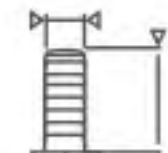

You can choose M10x20mm screw rod, M11x22mm plunger

Brake

Activity

No trace

Mute

Environmental friendly

Optional accessories and corresponding installation height

40mm