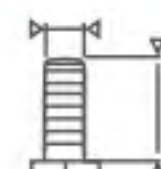

# If

Galvanized bracket, rubber wheel

Activity method: activity, brake, installation method: flat plate, screw rod, plunger  
 You can choose M10x20mm screw rod and M11x22mm plunger

Brake

Activity

No trace

Mute

Environmental friendly

Optional accessories and corresponding installation height

25mm	12mm	35mm	38x32mm 30x24mm	M10x20	M11x22
40mm	17mm	50mm	46x38mm 36x28mm	M10x20	M11x22
50mm	20mm	65mm	59x47mm 46x35mm	M10x20	M11x22
65mm	27mm	84mm	70x58mm 55x42mm	M10x20	M11x22
75mm	27mm	93mm	70x58mm 55x42mm	M10x20	M11x22