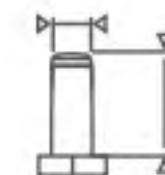

M11x22

40mm

40mm

48mm

30x30mm
20x20mm

M10x20

M11x22

50mm

52mm

63mm

30x30mm
20x20mm

M10x20

M11x22