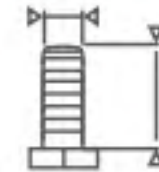

Grace

Nylon bracket, PVC wrap, PP side wheel, double wheel structure
Activity method: activity, brake, installation method: screw rod, plunger
You can choose M10x20mm screw M11x22mm plunger

Brake

Activity

No trace

Mute

Environmental friendly

Optional accessories and corresponding installation height

75mm

22mm

95.5mm

/

M10x20

M11x22