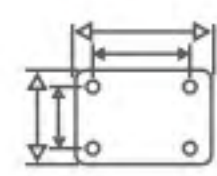

Environmental friendly

Optional accessories and corresponding installation height

50mm

35mm

78.5mm

/

M10x20

M11x22

# Grace

Nylon bracket, PVC wrap, PP side wheel, double wheel structure  
 Activity method: activity, brake, installation method: screw rod, plunger  
 You can choose M10x20mm screw M11x22mm plunger

Brake