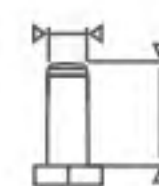

35mm

89.5mm

56x36mm

M10x20

M11x22

# Lullably

Nylon bracket, dust-proof roof, PA side wheel, wheel bread PU, stable double wheel structure  
 Activity method: activity, brake, installation method: flat plate, screw rod, plunger  
 You can choose M10x20mm screw rod or M11X22mm plunger