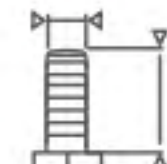

Hope

Aluminum alloy bracket, nylon double wheel aluminum side cover,
Activity method: activity, brake, installation method: flat plate, screw rod, plunger
You can choose M11x22mm plunger and M10x20mm screw

Brake

Activity

Shaft sleeve

No trace

Mute

Environmental friendly

Optional accessories and corresponding installation height

40mm

46mm

56mm

38x38mm
25x25mm

M10x20

M10x20

50mm

55mm

67mm

47x47mm
34x34mm

M10x20

M10x20